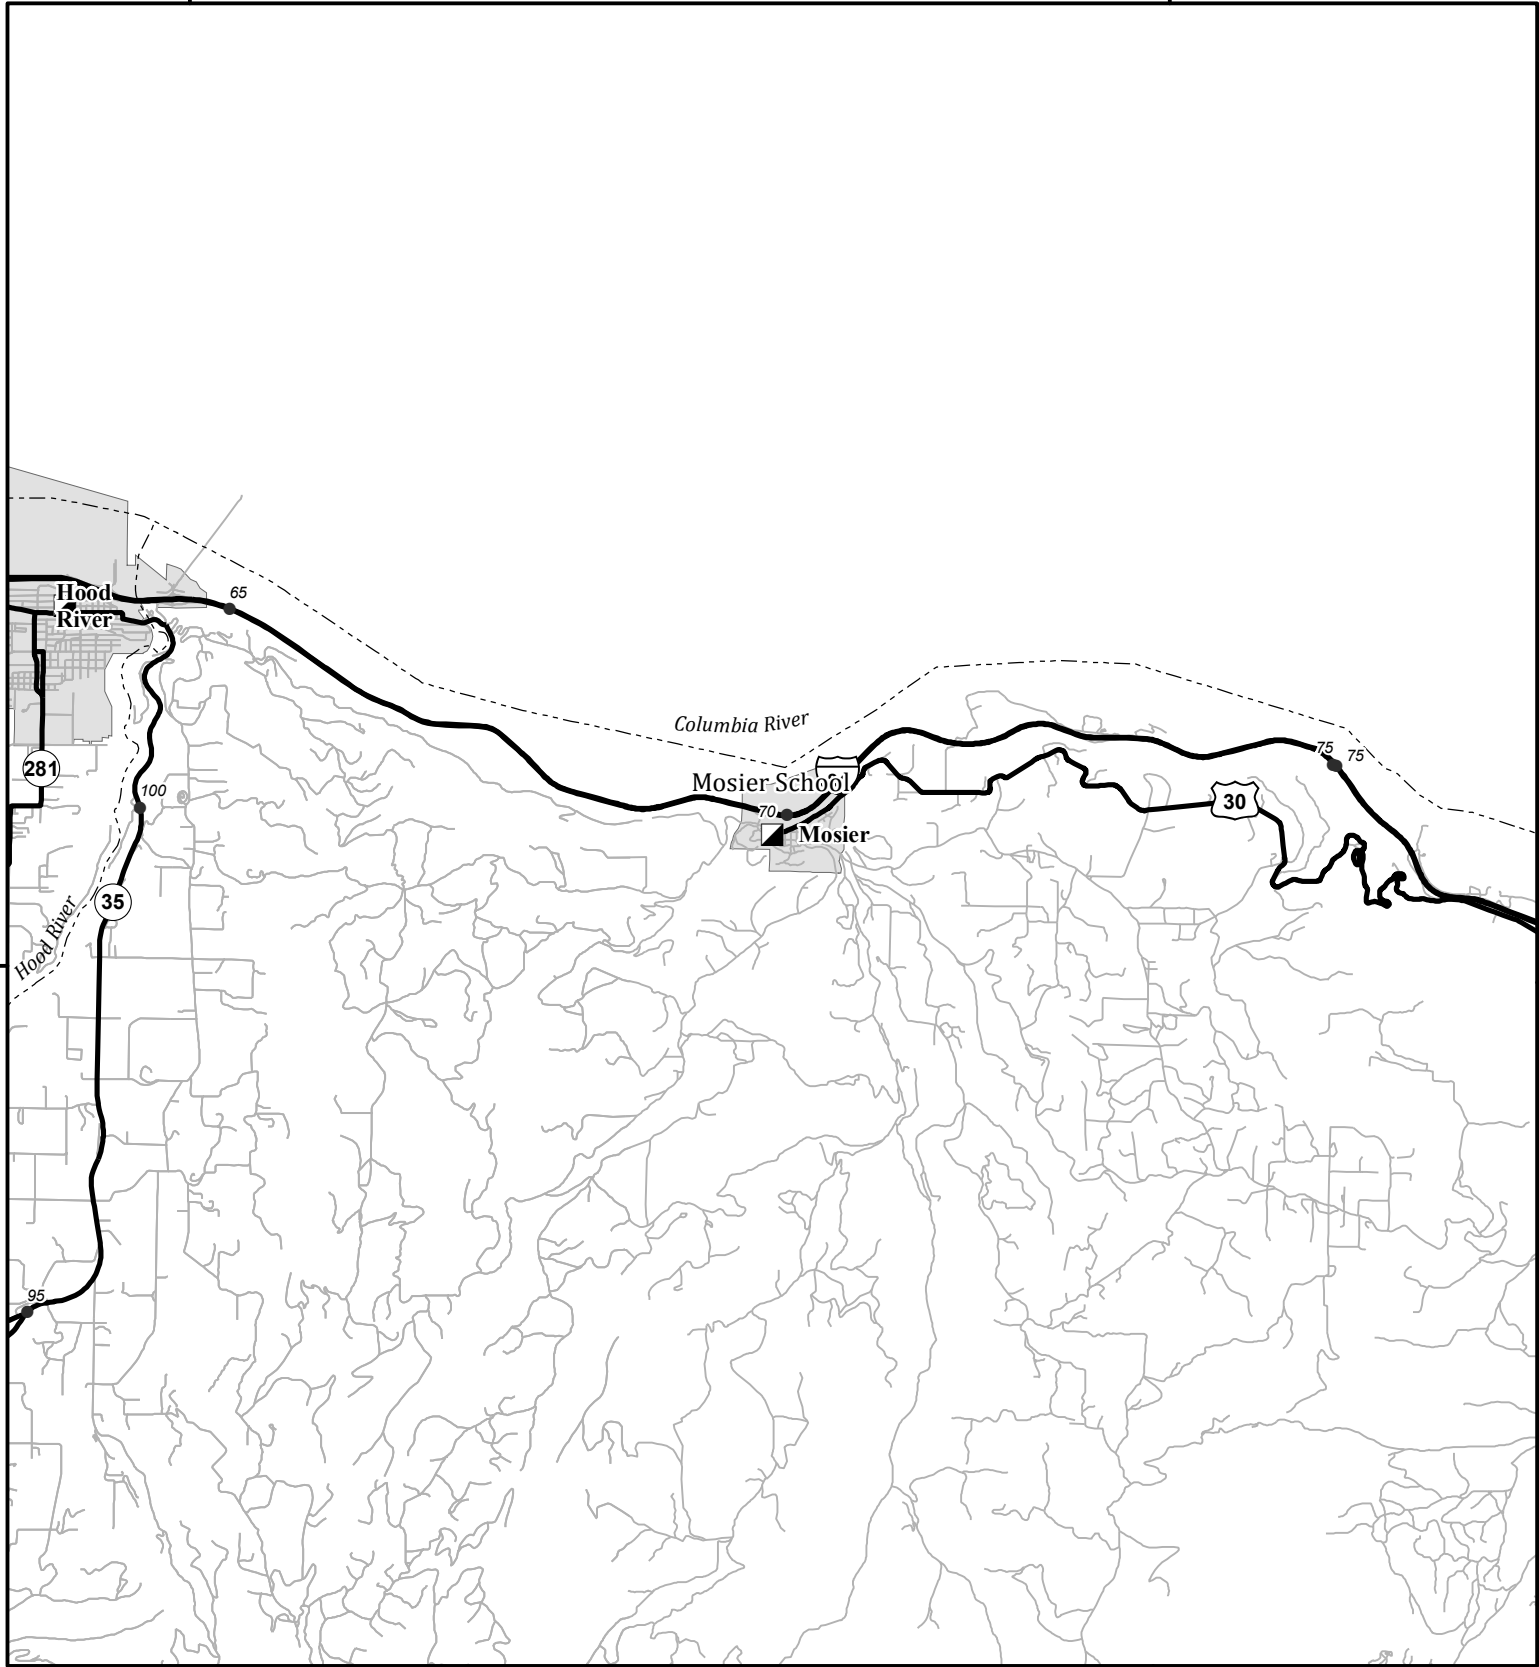

-121°30'

-121°20'

45°40'

45°40'

-121°30'

-121°20'

Oregon Vicinity & Major Highways

- Mileposts
 - ▣ Fire Camp
 - Rivers
- T2N R11E S1**
 N 45.683354°
 W -121.399443°
Address:
 1204 Mosier the Dalles Hwy
 Mosier, OR, 97040

- Directions:
- From N:
 - From S:
 - From E:
 - From W: